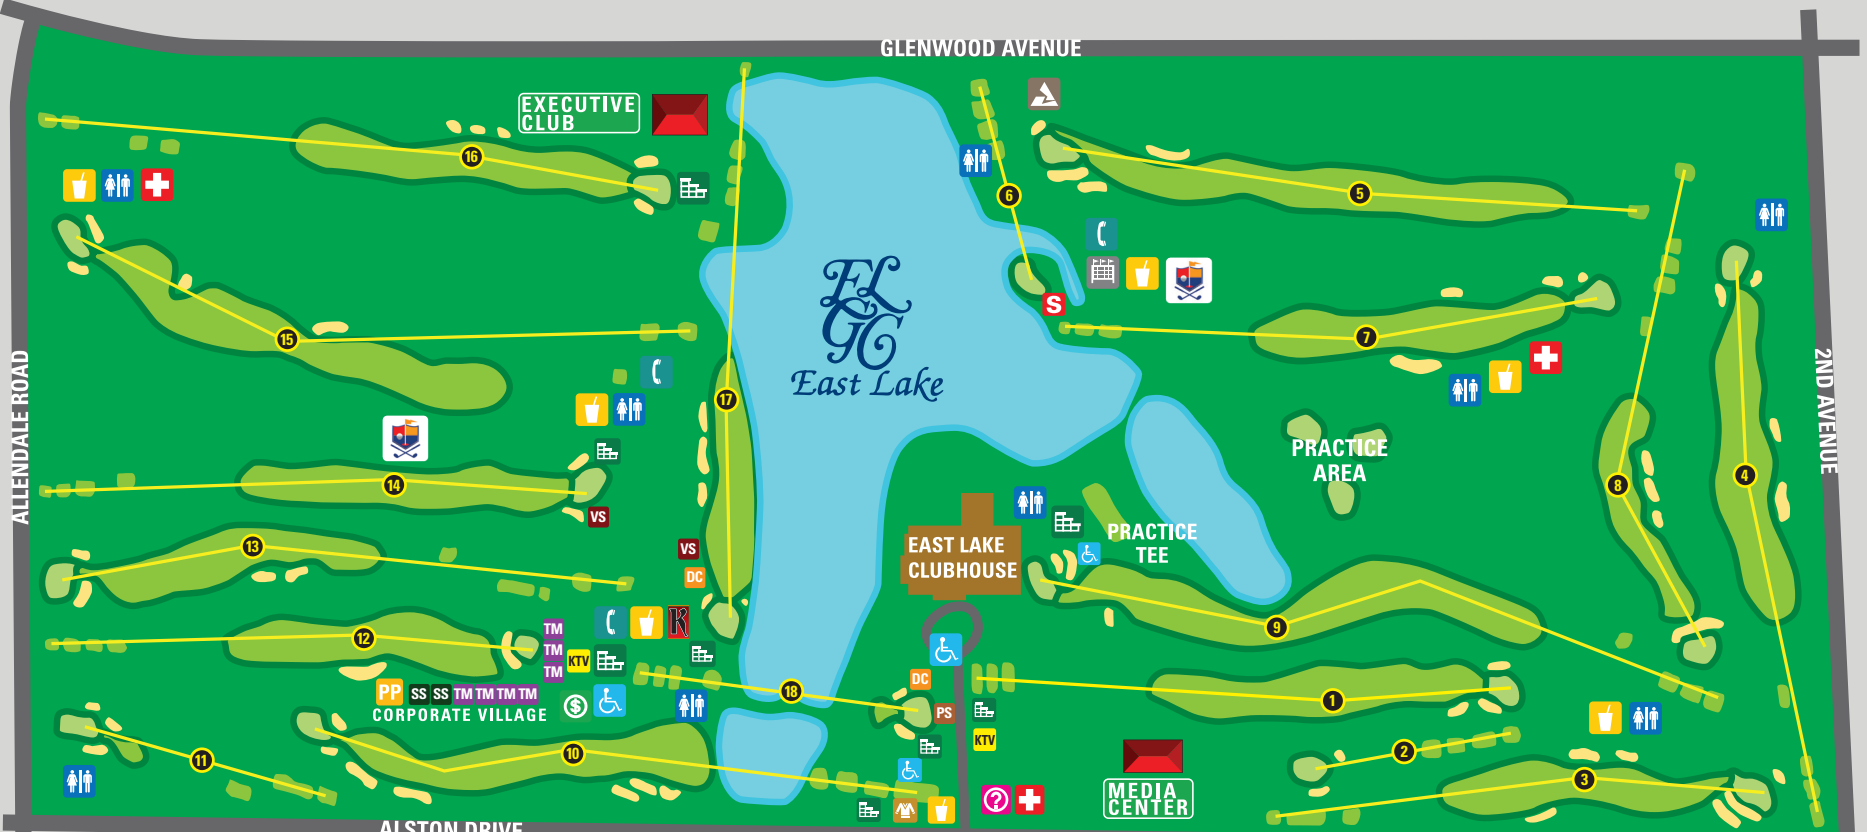

LEGEND

- ATM
- BLEACHERS
- CONCESSION STAND
- DISABLED GUEST SEATING
- FIRST AID
- INFORMATION
- MERCHANDISE TENT
- OUTDOOR VIDEO BOARD
- PUBLIC PHONES
- RESTROOMS
- SHUTTLE
- TICKET MASTER
- WILL CALL
- KANGAROO TV

PRESENTED BY

HOSPITALITY

- MASTERCARD CHAMPIONSHIP CLUB
- DC DINING CHALET
- PP PEACHTREE PAVILION
- PT PRIVATE TENT
- PS PRESENTING SPONSOR HOSPITALITY
- SOUTHERN COMPANY POWER STATION
- S SKYBOX - COCA-COLA/FEDEX
- SS STIRLING SUITE
- TM TRADITIONAL MARQUEE
- VS VERANDA SUITES
- K CLUB KETEL ONE

AVOID THE FOLLOWING: Open areas, hilltops/high places, isolated trees, golf carts, wire fences.

- VOLUNTEER COMPOUND
- TELEVISION COMPOUND

CHAMPIONSHIP OFFICE

CORPORATE SHUTTLE DROP

PGA TOUR PAVILION POWERED BY SOUTHERN COMPANY

MAIN TOURNAMENT ENTRANCE

WILL CALL

TIX W

SHUTTLE DROP

PLAYOFFS